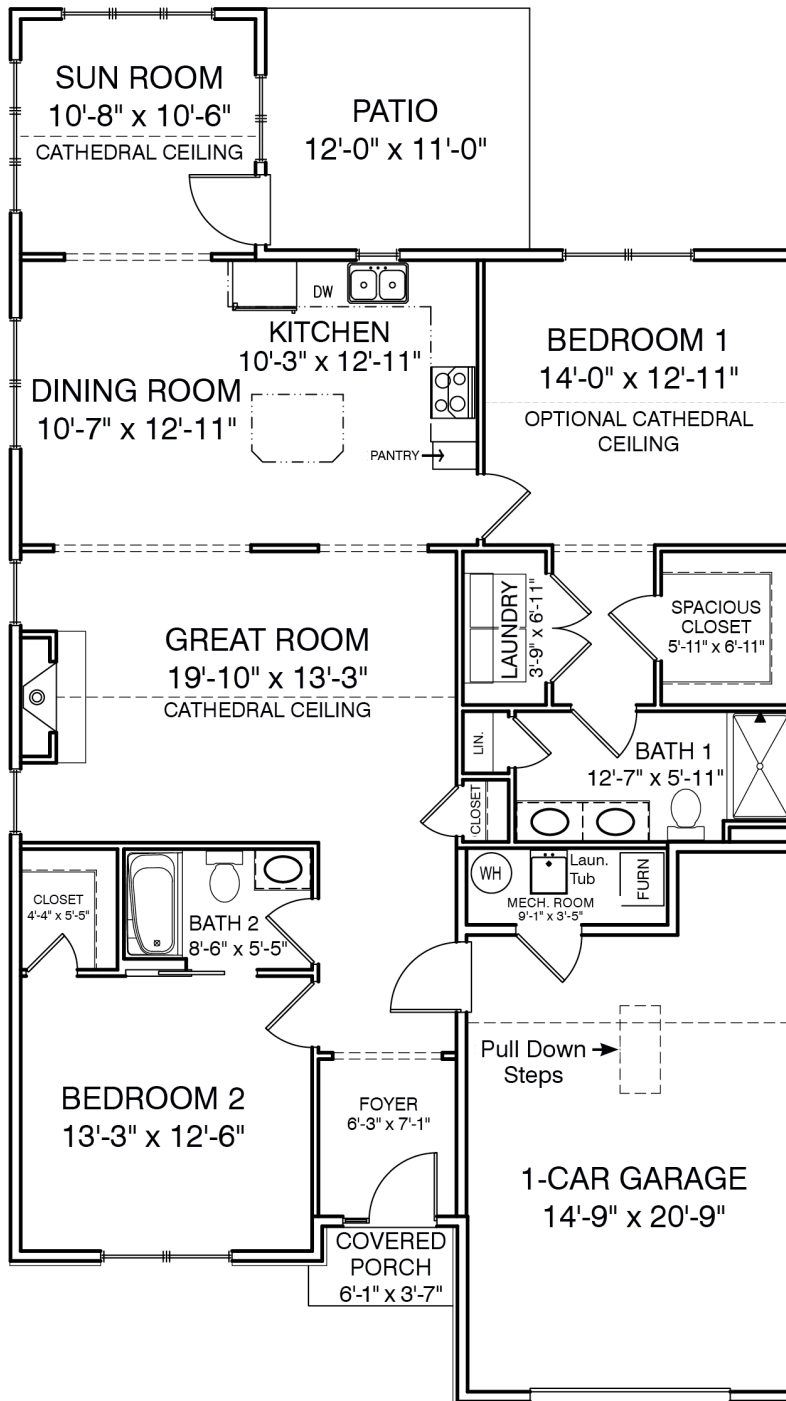

# Woods Edge

COTTAGES AT TEL HAI

**DELAWARE**  
**1,408 sq. ft.\***

\*Square footage is approximate and does not include garage. Exact layouts of select homes may differ from initial architectural drawings. Not all accommodations features are available in all floorplans.