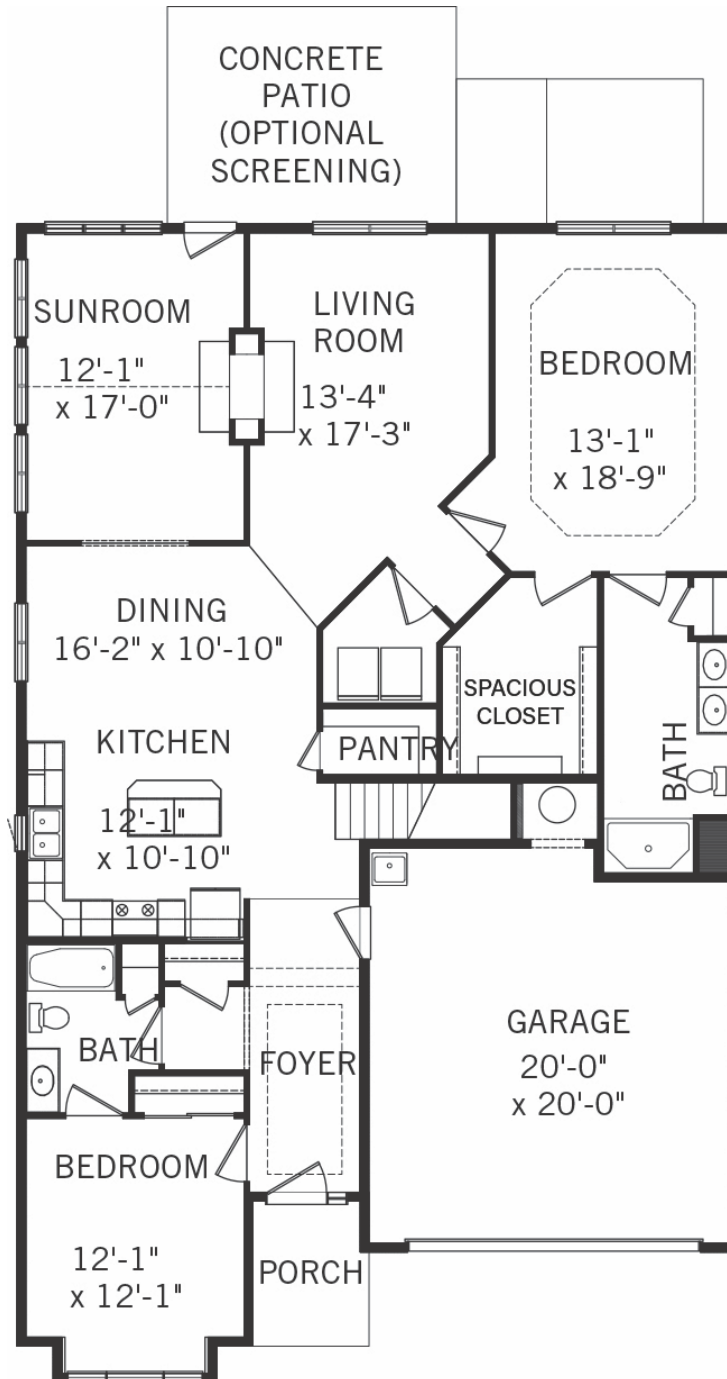

Maple Knoll

TOWNHOMES AT TEL HAI

MONTGOMERY

1,745 sq. ft.*

*Square footage is approximate and does not include garage. Exact layouts of select homes may differ from initial architectural drawings. Not all accommodations features are available in all floorplans.