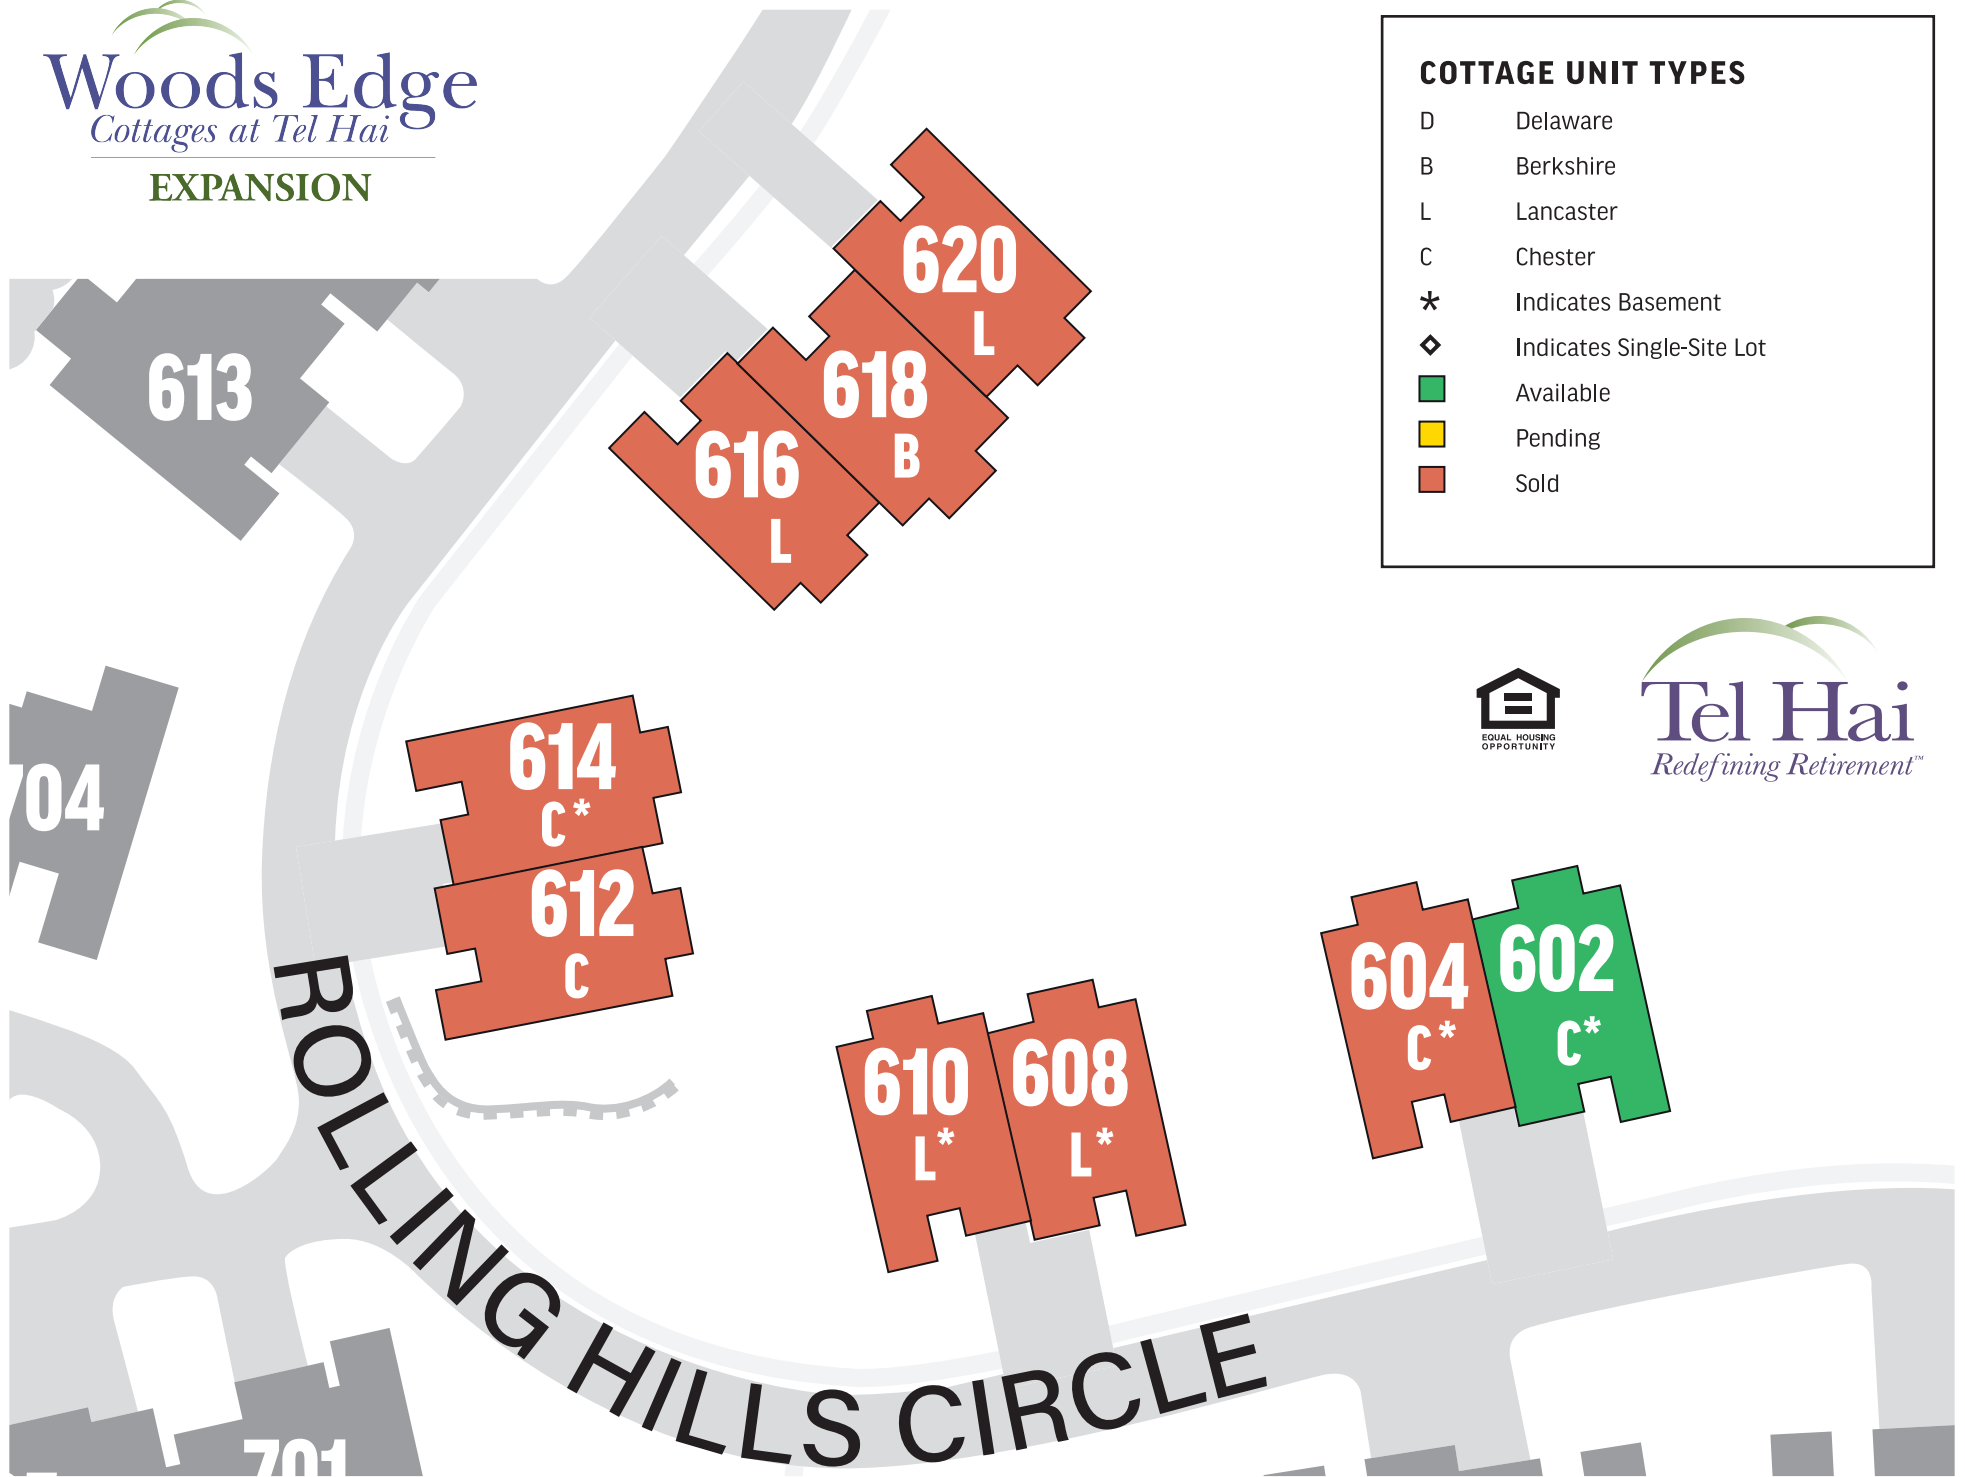

Woods Edge
Cottages at Tel Hai
EXPANSION

COTTAGE UNIT TYPES

D	Delaware
B	Berkshire
L	Lancaster
C	Chester
*	Indicates Basement
◇	Indicates Single-Site Lot
■ (Green)	Available
■ (Yellow)	Pending
■ (Red)	Sold

Woods Edge

Cottages at Tel Hai

EXPANSION

Tel Hai
Redefining Retirement™