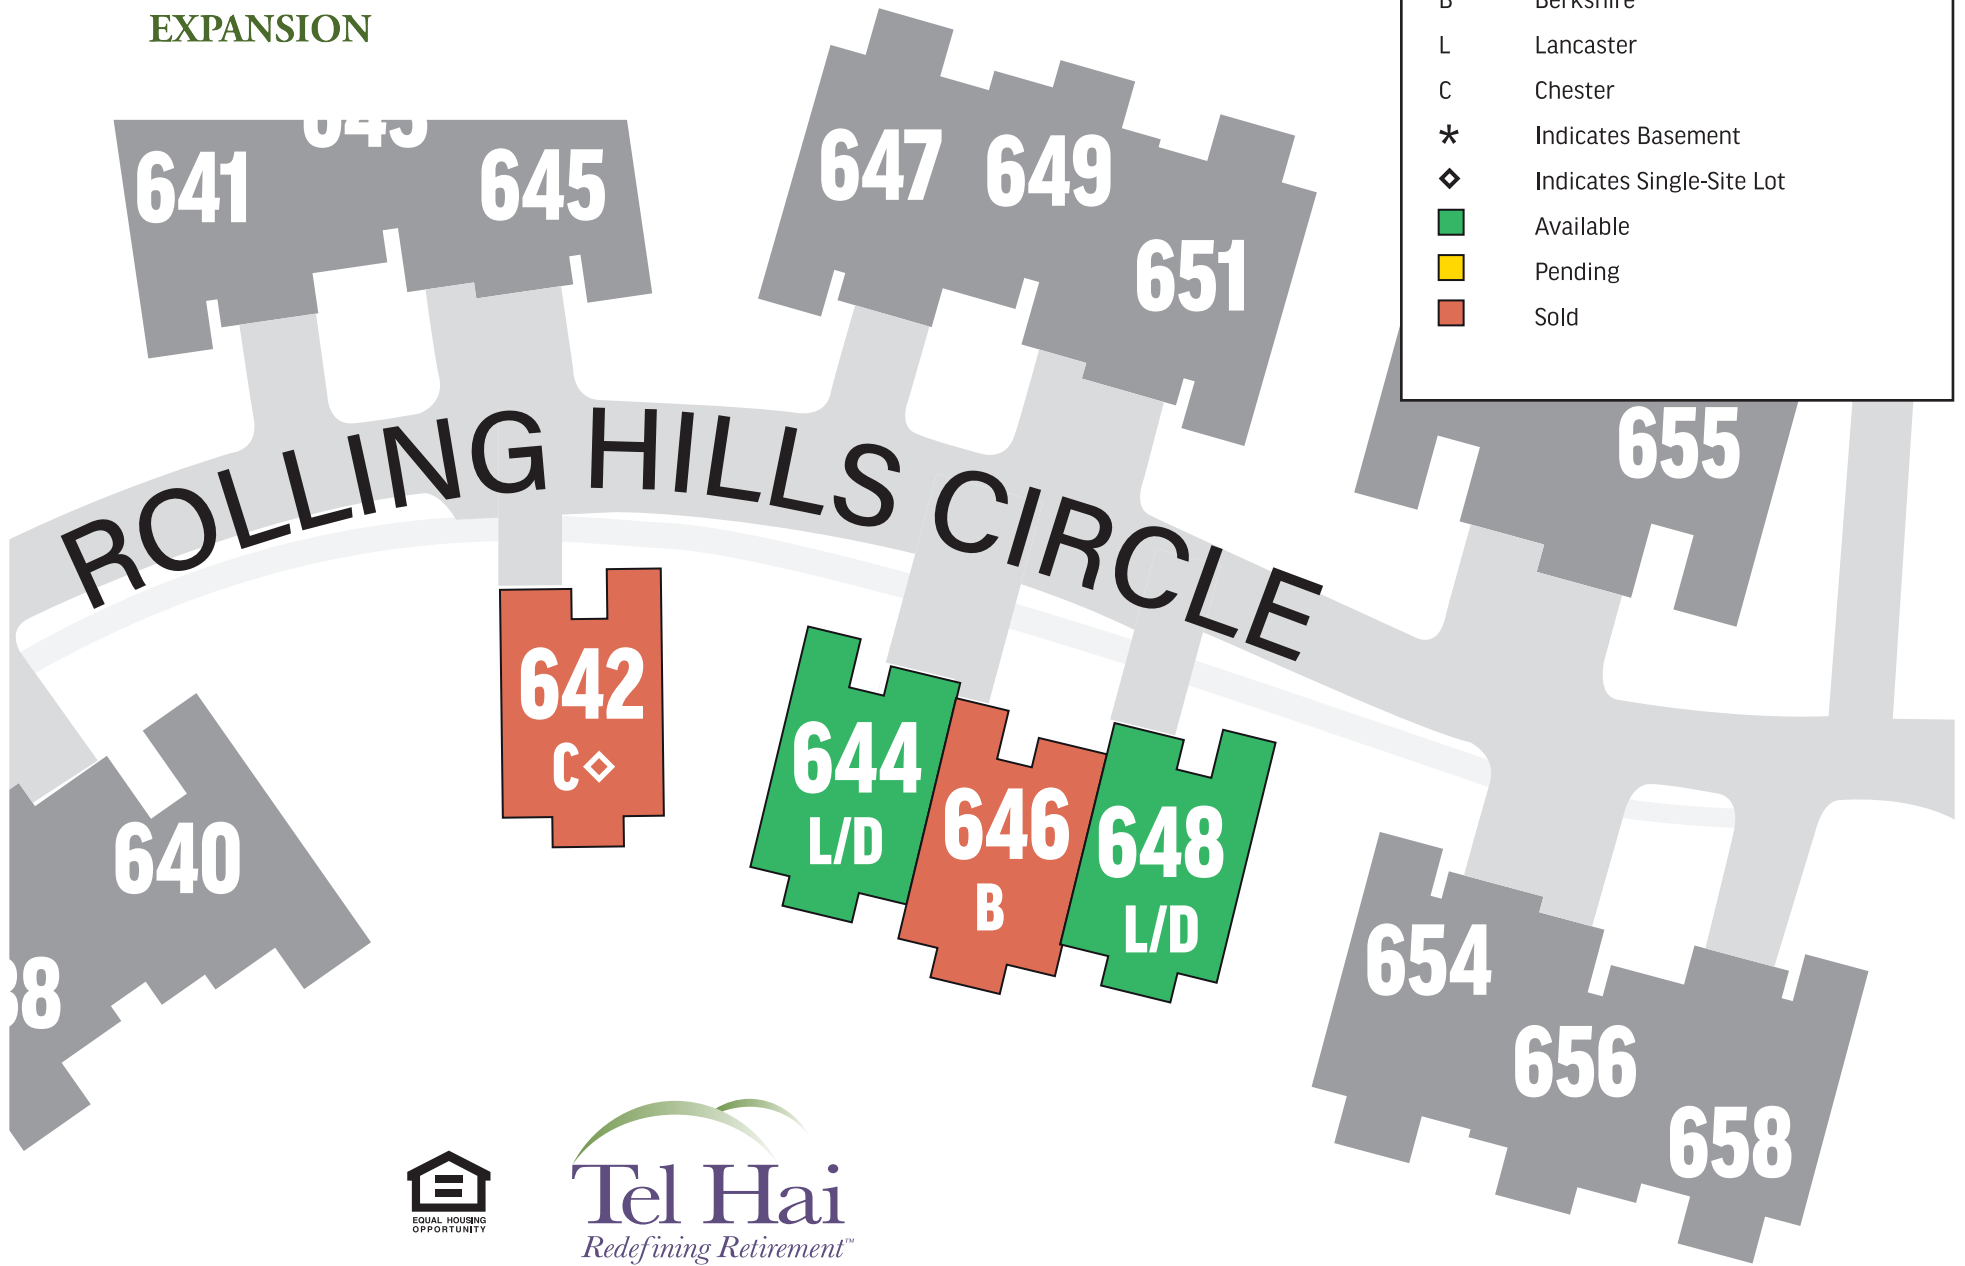

Woods Edge
Cottages at Tel Hai
EXPANSION

COTTAGE UNIT TYPES

D	Delaware
B	Berkshire
L	Lancaster
C	Chester
*	Indicates Basement
◇	Indicates Single-Site Lot
■ (Green)	Available
■ (Yellow)	Pending
■ (Red)	Sold

Woods Edge

Cottages at Tel Hai

EXPANSION

Tel Hai
Redefining Retirement™