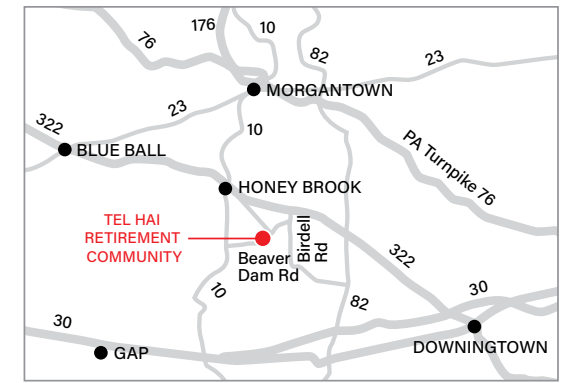

# CAMPUS MAP

SITE LOCATION MAP

GRANDVIEW COMMONS - 1301  
 THE HILLSIDE AMENITIES OF TEL HAI:  
 AMPHITHEATER  
 TENNIS/PICKLEBALL COURT  
 RESIDENT GARDENS  
 EVENT LAWN  
 BOCCIE

- Cottages: Cedar Ridge & Woods Edge
- Cottages: Maple Knoll
- Townhomes: Maple Knoll
- Apartments: StoneCroft & Hillcrest
- Marketing & Sales Office
- Health Services
- Community Indoor Amenities
- Outdoor Amenities (Trails & Gazebos)
- Child Day Care Center
- Maintenance Facilities
- Future Expansion
- Building Entrances

Receptionist: (610) 273-9333 » Marketing & Sales Office: (484) 796-4262  
 1200 Tel Hai Circle » P.O. Box 190 » Honey Brook, Pennsylvania 19344

East Entrance Locations: Use GPS Address: 1200 Tel Hai Circle, Honey Brook, PA  
 West Entrance Locations: Use GPS Address: 4000 Tree Line Drive, Honey Brook, PA