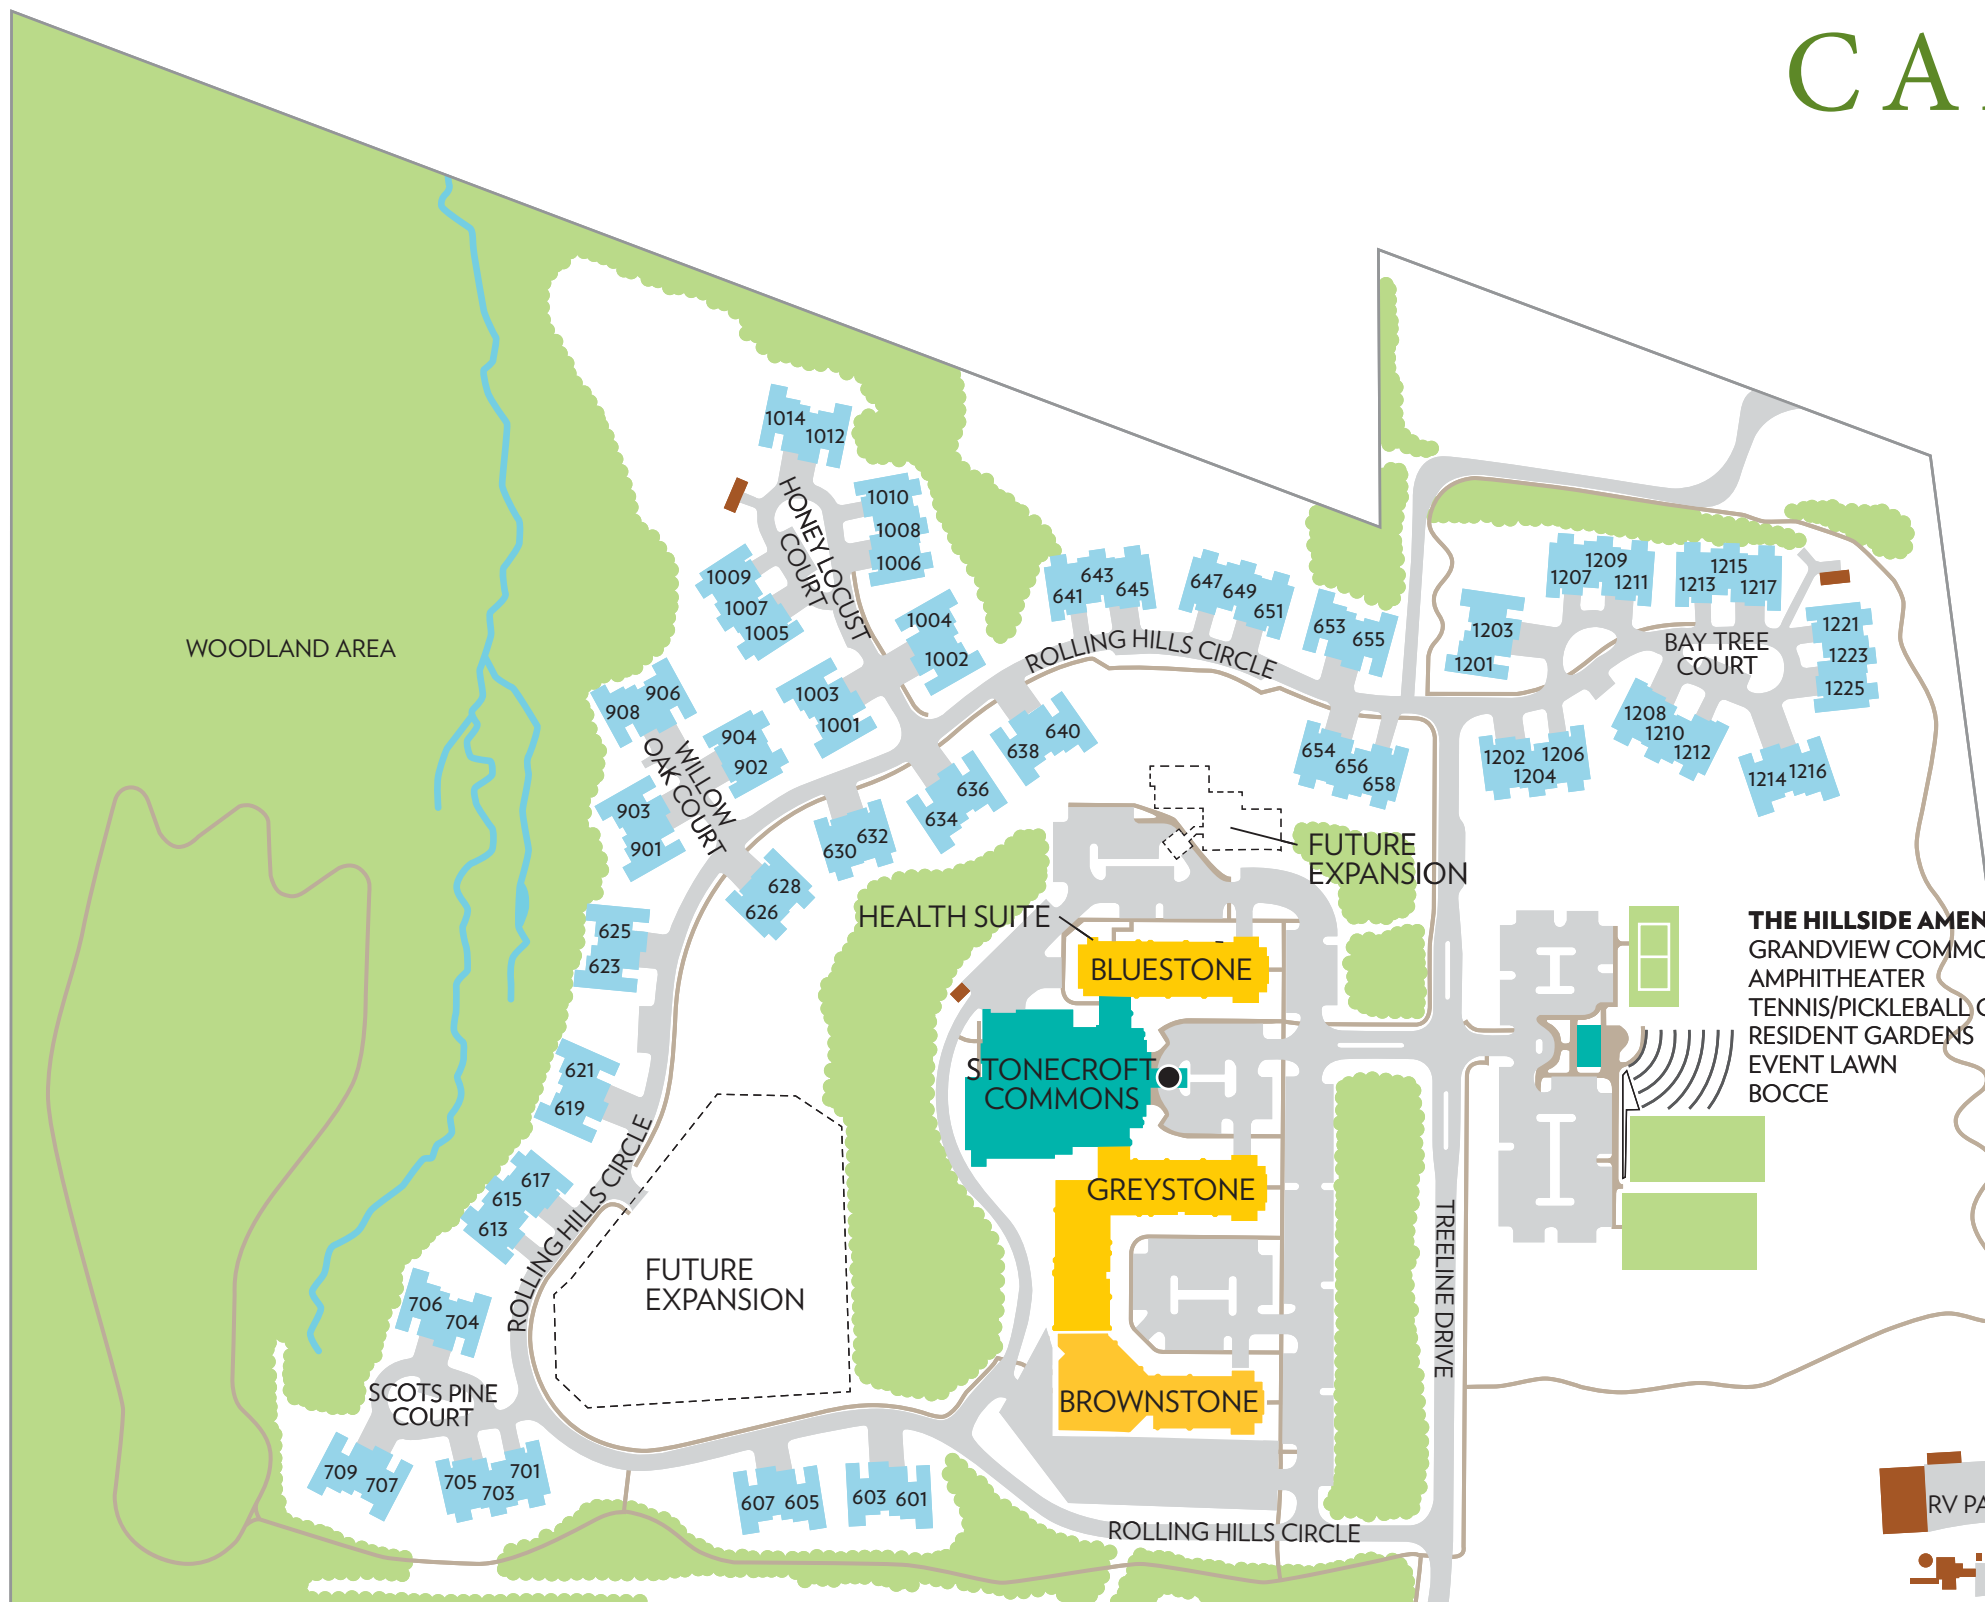

CAMPUS MAP

SITE LOCATION MAP

Driving Distance to Tel Hai

From Coatesville	11 miles, 18 min.
From Downingtown	12 miles, 21 min.
From Exton/Main Line	17 miles, 28 min.
From Lancaster	24 miles, 40 min.
From PA Turnpike/Morgantown	9 miles, 17 min.

- **Welcome Center
- *Child Day Care Center
- Community Indoor Activities
- Community Outdoor Activities (Trails, Sidewalks, Gazebos)
- Maintenance Facilities
- Future Expansion

- ### Residential Living
- ** Hillcrest Apartments at Tel Hai
 - * StoneCrest Apartments at Tel Hai
 - ** Maple Knoll Townhomes at Tel Hai
 - ** Maple Knoll Cottages at Tel Hai
 - * Cedar Ridge Cottages at Tel Hai
 - * Woods Edge Cottages at Tel Hai
- ### Health Services
- ** Lakeview Personal Care at Tel Hai
 - ** Meadows Health Care at Tel Hai
 - ** Adult Day Services at Tel Hai

- Building Entrances
- * Use West Entrance
- ** Use East Entrance

1200 Tel Hai Circle » P.O. Box 190 » Honey Brook, Pennsylvania 19344
 Use GPS Address: 1200 Tel Hai Circle, Honey Brook, PA
 (610) 273-9333 » www.telhai.org