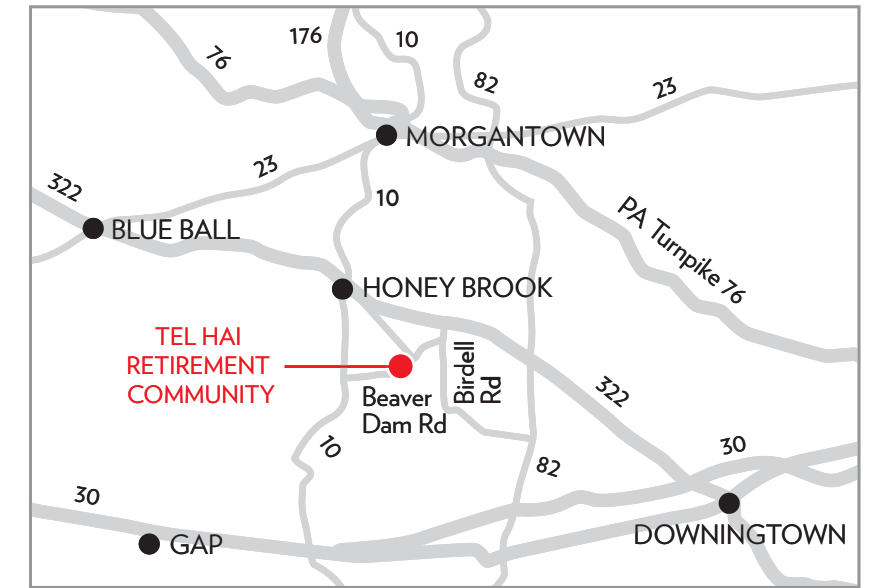

CAMPUS MAP

SITE LOCATION MAP

Driving Distance to Tel Hai

From Coatesville	11 miles, 18 min.
From Downingtown	12 miles, 21 min.
From Exton/Main Line	17 miles, 28 min.
From Lancaster	24 miles, 40 min.
From PA Turnpike/Morgantown	9 miles, 17 min.

- **Welcome Center
- *Child Day Care Center
- Community Indoor Activities
- Community Outdoor Activities (Trails, Sidewalks, Gazebos)
- Maintenance Facilities
- Future Expansion

- ### Residential Living
- ** Hillcrest Apartments at Tel Hai
 - * StoneCrest Apartments at Tel Hai
 - ** Maple Knoll Townhomes at Tel Hai
 - ** Maple Knoll Cottages at Tel Hai
 - * Cedar Ridge Cottages at Tel Hai
 - * Woods Edge Cottages at Tel Hai
- ### Health Services
- ** Lakeview Personal Care at Tel Hai
 - ** Meadows Health Care at Tel Hai
 - ** Adult Day Services at Tel Hai

- Building Entrances
- * Use West Entrance
- ** Use East Entrance

1200 Tel Hai Circle » P.O. Box 190 » Honey Brook, Pennsylvania 19344
 Use GPS Address: 1200 Tel Hai Circle, Honey Brook, PA
 (610) 273-9333 » www.telhai.org