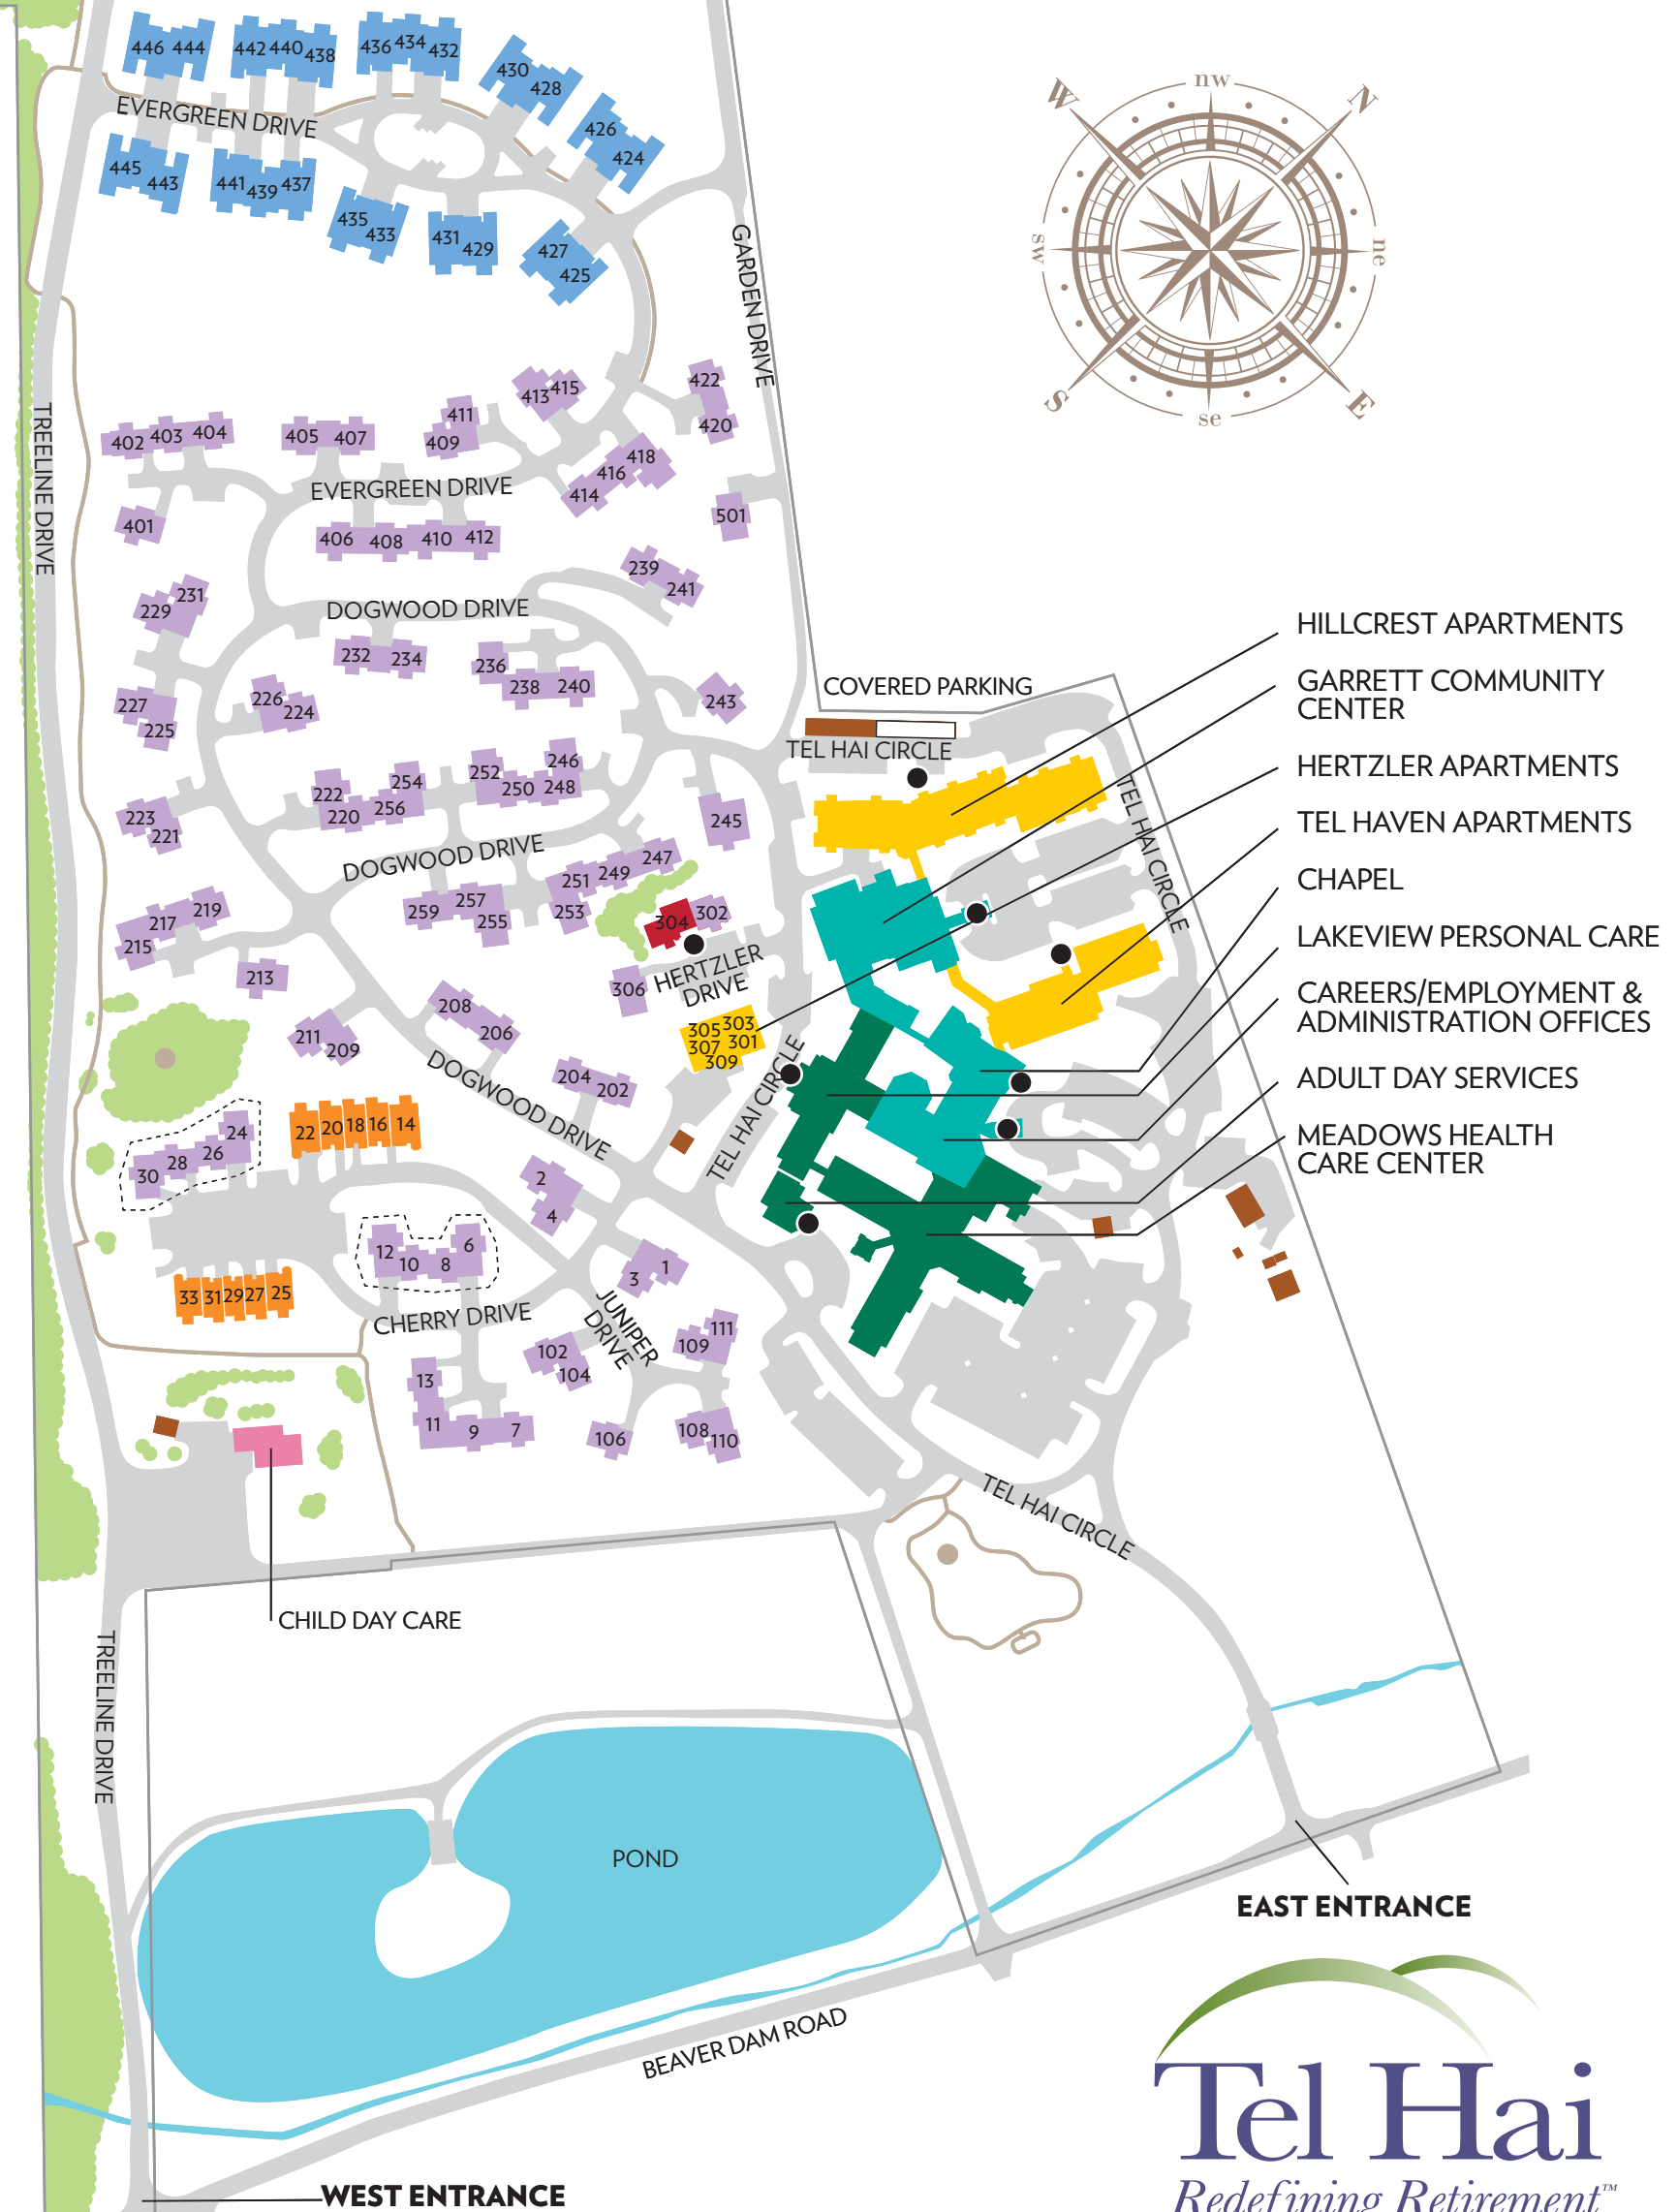

CAMPUS MAP

SITE LOCATION MAP

Driving Distance to Tel Hai

From Coatesville	11 miles, 18 min.
From Downingtown	12 miles, 21 min.
From Exton/Main Line	17 miles, 28 min.
From Lancaster	24 miles, 40 min.
From PA Turnpike/Morgantown	9 miles, 17 min.

- **Welcome Center
- *Child Day Care Center
- Community Indoor Activities
- Community Outdoor Activities (Trails, Sidewalks, Gazebos)
- Maintenance Facilities
- Future Expansion

- ### Residential Living
- ** Hillcrest Apartments at Tel Hai
 - * StoneCrest Apartments at Tel Hai
 - ** Maple Knoll Townhomes at Tel Hai
 - ** Maple Knoll Cottages at Tel Hai
 - * Cedar Ridge Cottages at Tel Hai
 - * Woods Edge Cottages at Tel Hai
- ### Health Services
- ** Lakeview Personal Care at Tel Hai
 - ** Meadows Health Care at Tel Hai
 - ** Adult Day Services at Tel Hai

- Building Entrances
- * Use West Entrance
- ** Use East Entrance

1200 Tel Hai Circle » P.O. Box 190 » Honey Brook, Pennsylvania 19344
 Use GPS Address: 1200 Tel Hai Circle, Honey Brook, PA
 (610) 273-9333 » www.telhai.org